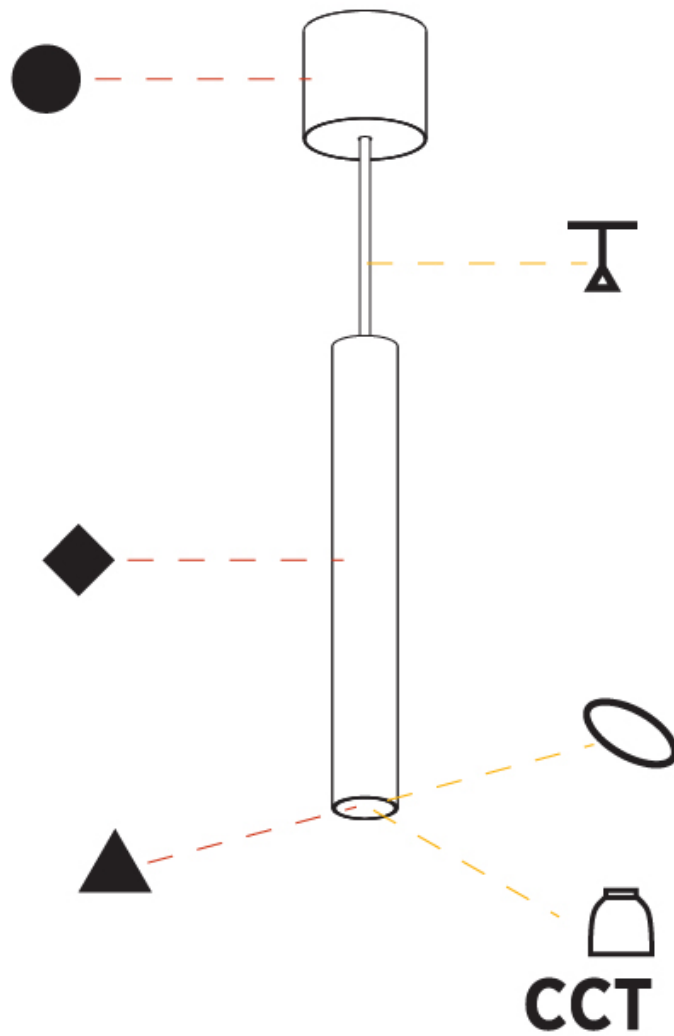

HANGOVER MONOPOINT SURFACE CANOPY SUSPENSION

A300154-

PROJECT
TYPE
SPECIFIER
QUANTITY
DATE